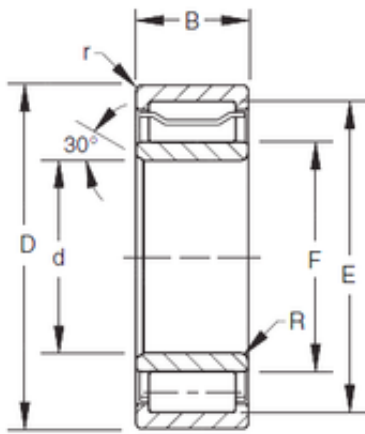

Horton Bearing Services

Bearing A-5238-WS

Bearing No. A-5238-WS

Bore Diameter	190 mm
Outer Diameter	313 mm
d	190 mm
F	224 mm
D	340 mm
E	313 mm
B	114,3 mm
C	114,3 mm
R	7,9 mm
r	3 mm

A-5238-WS Bearing 2D drawings and 3D CAD models