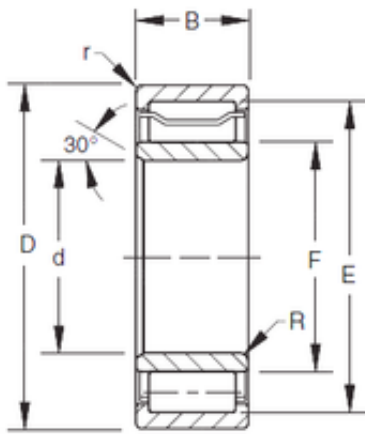

## Bearing A-5228-WS

Bearing No. A-5228-WS

Bore Diameter	140 mm
Outer Diameter	232 mm
d	140 mm
F	165 mm
D	250 mm
E	232 mm
B	82,55 mm
C	82,55 mm
R	4,8 mm
r	2,5 mm

A-5228-WS Bearing 2D drawings and 3D CAD models